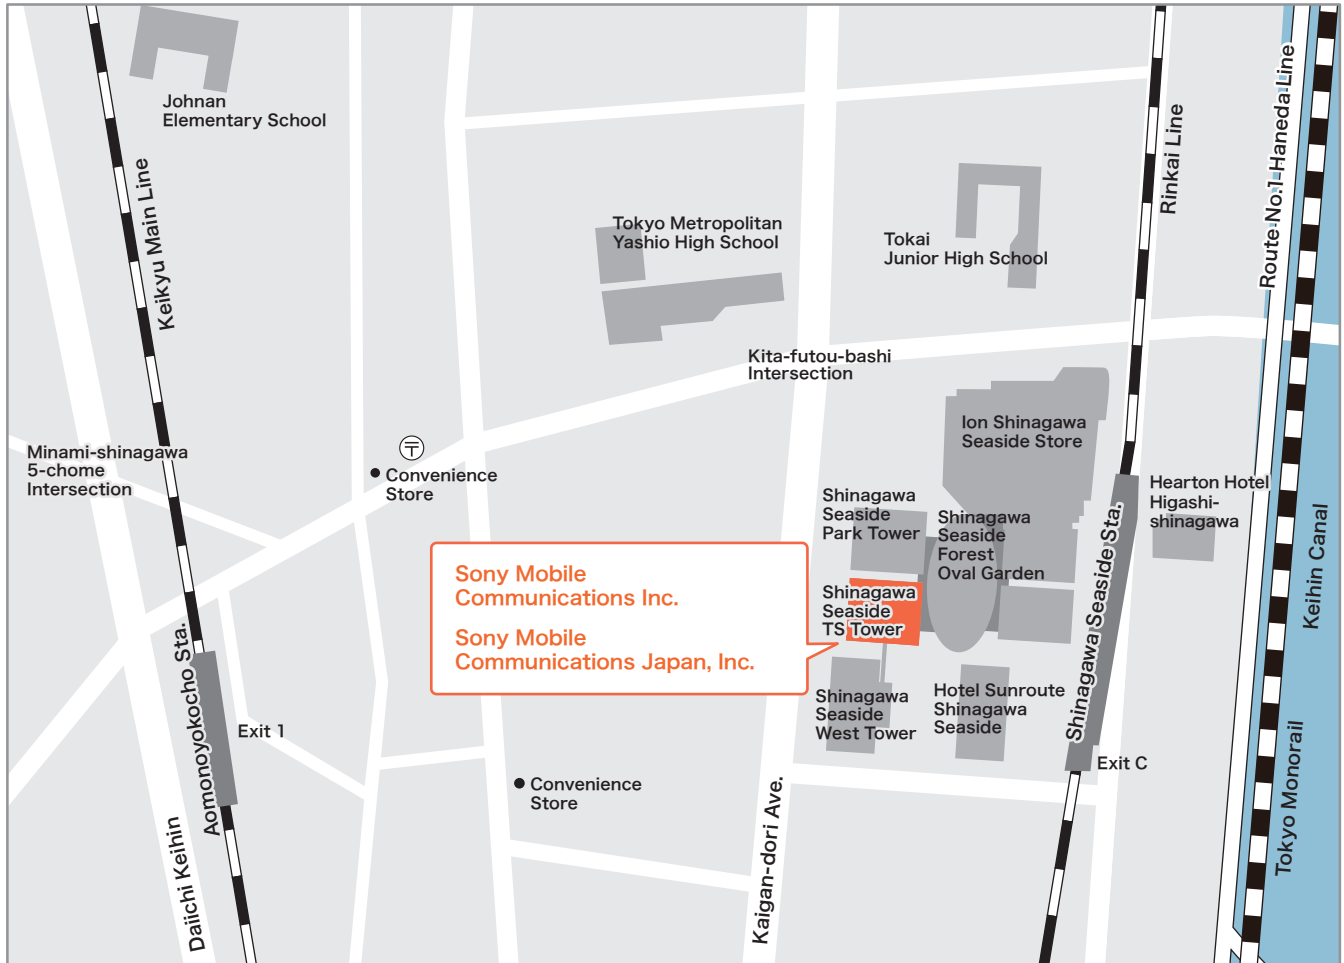

Access Map

Sony Mobile Communications Inc.

Sony Mobile Communications Japan, Inc.

Shinagawa Seaside TS Tower, 4-12-3, Higashi-shinagawa,
Shinagawa-ku, Tokyo, 140-0002, Japan

6 minutes walk from Shinagawa Seaside Station Exit C.

9 minutes walk from Aomonoyokocho Station Exit 1.